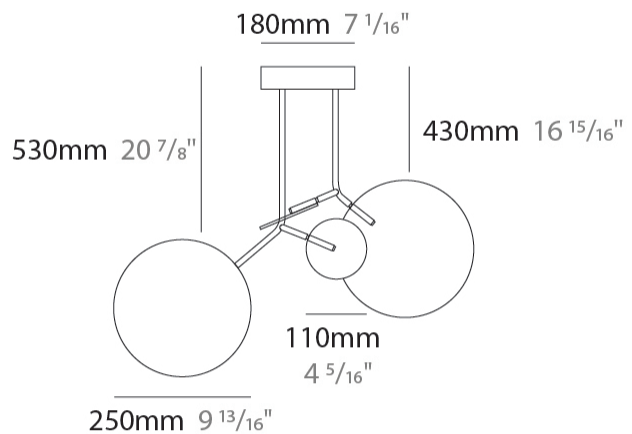

GENERAL

Series: Ballon
 Brand: Tunto
 Division: Design
 Mounting Type: Suspension
 Mounting Location: Ceiling
 Subcategory: Pendant

PHYSICAL

Shape: Abstract
 Width (mm): 780
 Width (in): 30 11/16
 Height (mm): 530
 Height (in): 20 7/8
 Light Distribution: Direct
 Diffuser: Opal - PMMA with Small Panel
 Fixture Finish: [WAL / OAK / BLK / WHI / GWI / GBK](#)
 Holder Finish: [WHI / BLK / GWI / GBK](#)
 Fixture Material: Metal / Wood

LED

Color Temperature (°K): 3000
 Max. Delivered Lumen (lm): 1000
 CRI: >90 CRI
 Lamp Life (hrs): 50000

OPTICAL

Adjustability: Rotational 330°

RATINGS AND CERTIFICATIONS

Certified By: Certified for North American Standards
 IP rating: IP20

GENERAL

Series: Ballon
 Brand: Tunto
 Division: Design
 Mounting Type: Suspension
 Mounting Location: Ceiling
 Subcategory: Pendant

PHYSICAL

Shape: Abstract
 Width (mm): 780
 Width (in): 30 ¹¹/₁₆
 Height (mm): 530
 Height (in): 20 ⁷/₈
 Light Distribution: Direct
 Diffuser: Opal - PMMA with Small Panel
 Fixture Finish: [WAL / OAK / BLK / WHI / GWI / GBK](#)
 Holder Finish: [WHI / BLK / GWI / GBK](#)
 Fixture Material: Metal / Wood